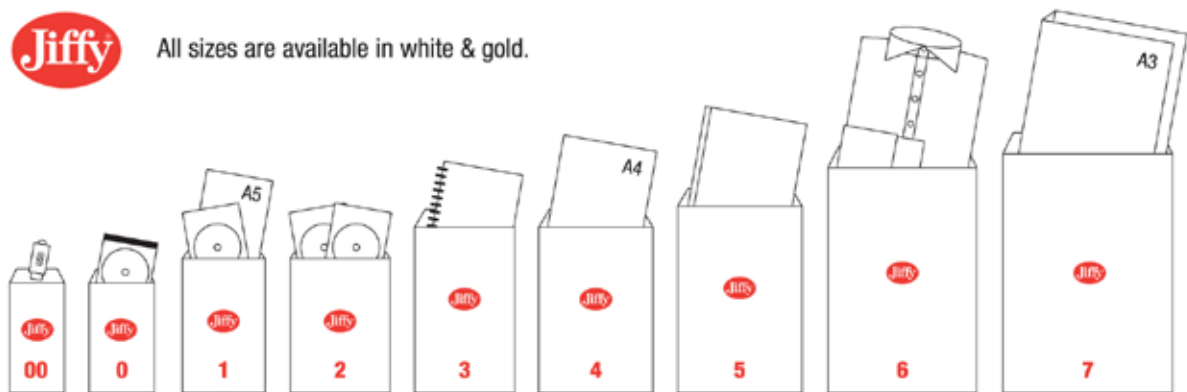

Jiffy Mailer Range Size Guide

All sizes are available in white & gold.

Product	Dimensions (mm)		Popular Applications	Pack Qty	Royal Mail Size Guide*
	Internal	External			
Bubble Lined Mailer 00	115 x 195	145 x 210	A6, Memory Stick	100	Large Letter
Bubble Lined Mailer 0	140 x 195	170 x 210	Single CD	100	Large Letter
Bubble Lined Mailer 1	170 x 245	200 x 260	A5, DVD / Video Game	100	Large Letter
Bubble Lined Mailer 2	205 x 245	235 x 260	Multiple DVD / Video Games	100	Large Letter
Bubble Lined Mailer 3	205 x 320	250 x 335	Books	50	Large Letter
Bubble Lined Mailer 4	230 x 320	270 x 335	A4, Brochures	50	Packet
Bubble Lined Mailer 5	260 x 345	290 x 360	Large Books	50	Packet
Bubble Lined Mailer 6	290 x 445	320 x 460	Clothing, Oversized A4	50	Packet
Bubble Lined Mailer 7	340 x 445	370 x 460	A3, Files, Ringbinders	50	Packet

*Refers to closed dimensions of bags in relation to Royal Mail size based pricing. External dimensions quoted with the flap closed. Flap = 40mm